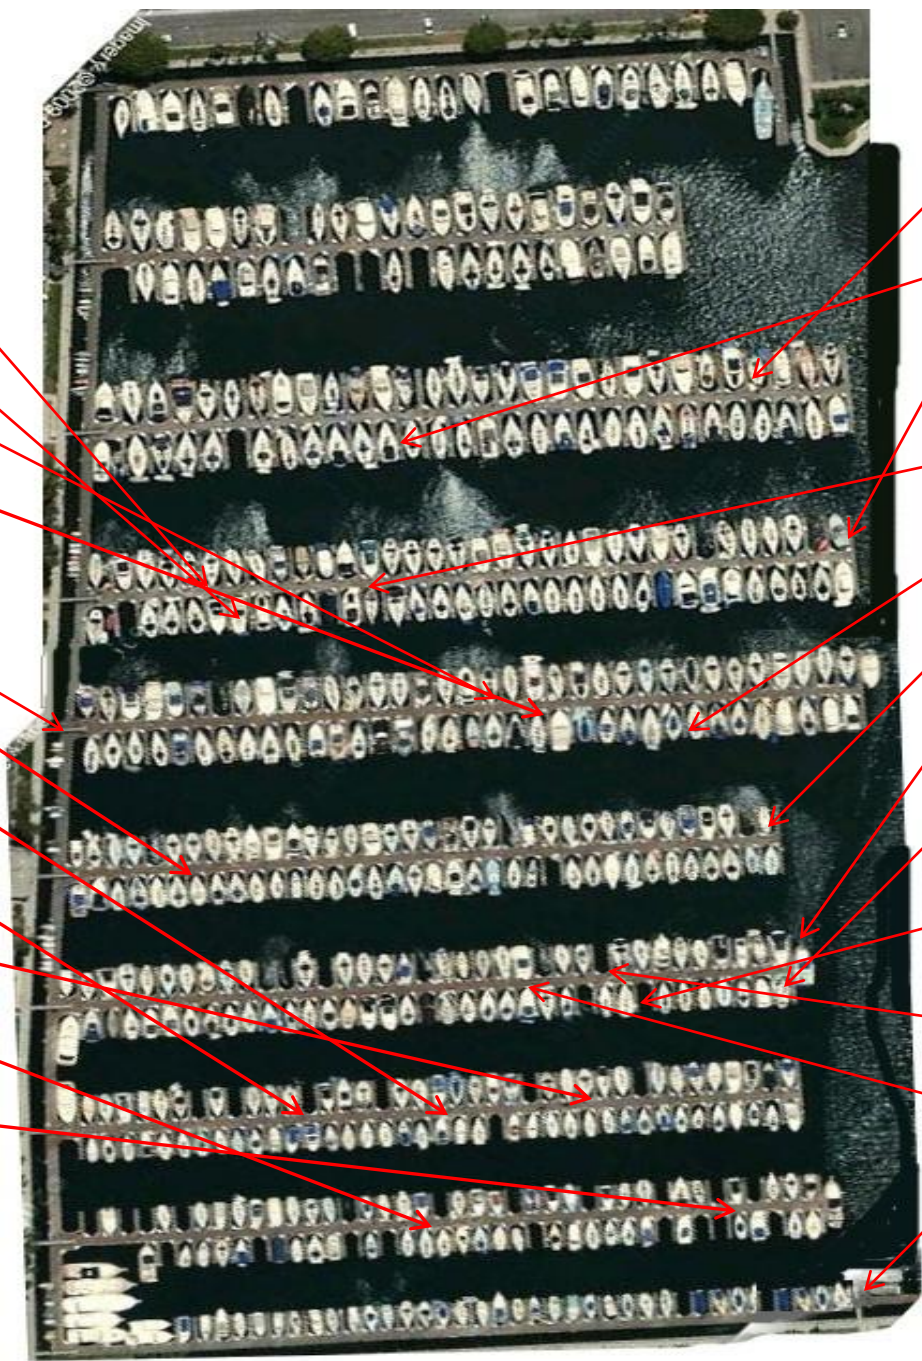

Inside you will find the areas of the docks in need of repair , the work orders associated with them and their estimated date of completion. Also we will status the sections that have been repaired.

If you see areas that are in need of repair and that are not yet listed in this section, send us an email at alfredo.fernandez@lbmboa.org so we can record it and help you follow up.

Slip 26 Float sinking

Slip xx Float sinking

Slip 43 Float sinking

Slip xx Float sinking

Slip 135 Float sinking

End tie Float sinking

Slip 157 Float sinking

Basin 2

Basin 2

Slip 320 Float sinking

Slip 327 Float sinking

Slip 399 Float sinking

Slip 402 Broken boards

Broken boards

Slip 443 Float sinking

Slip 628 Float sinking